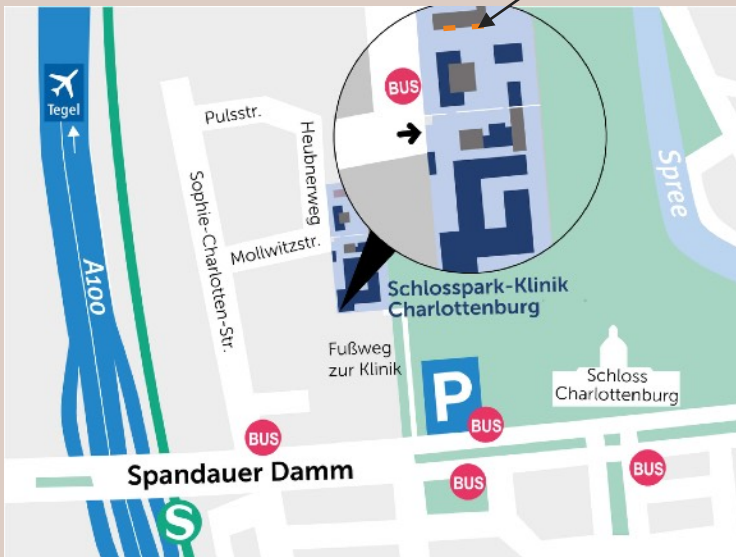

Anfahrt mit öffentlichen Verkehrsmitteln

How to find us with public transportation

S-Bahn 41 or 42 or 46

get off at „Westend“ and walk by foot (10min) to Schlosspark-Klinik Campus, Heubnerweg 2 14059 Berlin

U-Bahn 2

get off at „Sophie-Charlotte-Platz“ than take the Bus 309 and get off at „Schlosspark-Klinik“

U-Bahn 7

get off at „Wilmsdorfer Str.“ either take Bus 309 and get off at „Sophie-Charlotte-Str.“ or walk by foot (10min)

Bus M45

get off at „Sophie-Charlotten-Str.“ than take the Bus 309 and get off at „Schlosspark-Klinik“

Once you reached the area of Schlosspark-Klinik-Charlottenburg, please look for **Haus E**, there you find the **Kreativ Werkstatt**.